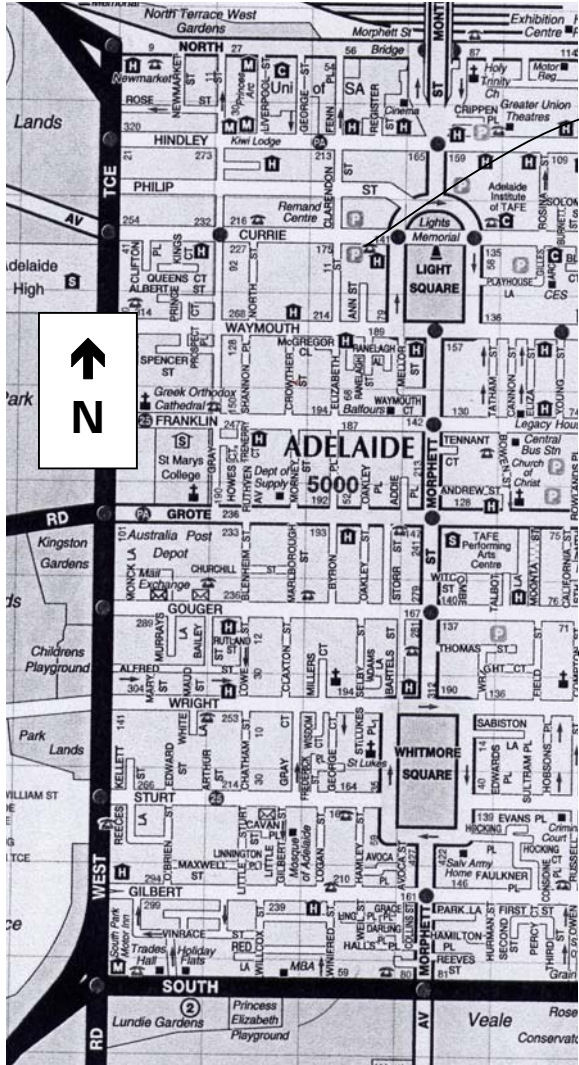

SA College of Beauty Therapy SA College of Natural Medicine

South Australia

Australia

How to Find Us

Adelaide

City Campus

147 – 149 Currie Street, Adelaide

College Garden

Veale Gardens, (Cnr South Tce & Morphett St) Adelaide

Clinic Campus

289 Cross Road

Clarence Gardens